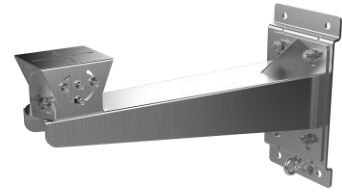

## DS-1707ZJ-Y

### Wall Mount

### Features

- Adopts the 316L stainless steel structure
- Applied to both indoor conditions, and outdoor conditions

### Parameter

| Model      | DS-1707ZJ-Y  |
|------------|--|
| Parameters | Wall Mount   |
| Appearance | Natural Stainless Steel Color                        |
| Material   | Stainless steel 316L                                 |
| Dimension  | 562.5 mm × 180 mm × 309 mm (22.15" × 7.09" × 12.17") |
| Weight     | 7.02 kg (15.48 lb.)                                  |