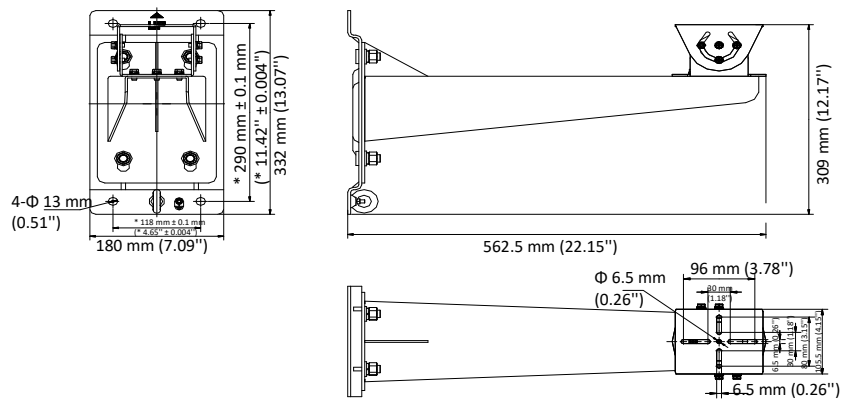

### Wall Mount

### Dimension

### Parameter

| Model      | DS-1707ZJ-Y  |
|------------|--|
| Parameters | Wall Mount   |
| Appearance | Natural Stainless Steel Color                        |
| Material   | Stainless steel 316L                                 |
| Dimension  | 562.5 mm × 180 mm × 309 mm (22.15" × 7.09" × 12.17") |
| Weight     | 7.02 kg (15.48 lb.)                                  |

### Notes

- The mount should be installed on the flat surface.
- Waterproof rubber is necessary for the outdoor application.
- The wall should be capable of supporting at least 3 times as much as the total weight of the camera, and the mount.
- The maximum load capacity of the mount is 20 kg (44.09 lb.).