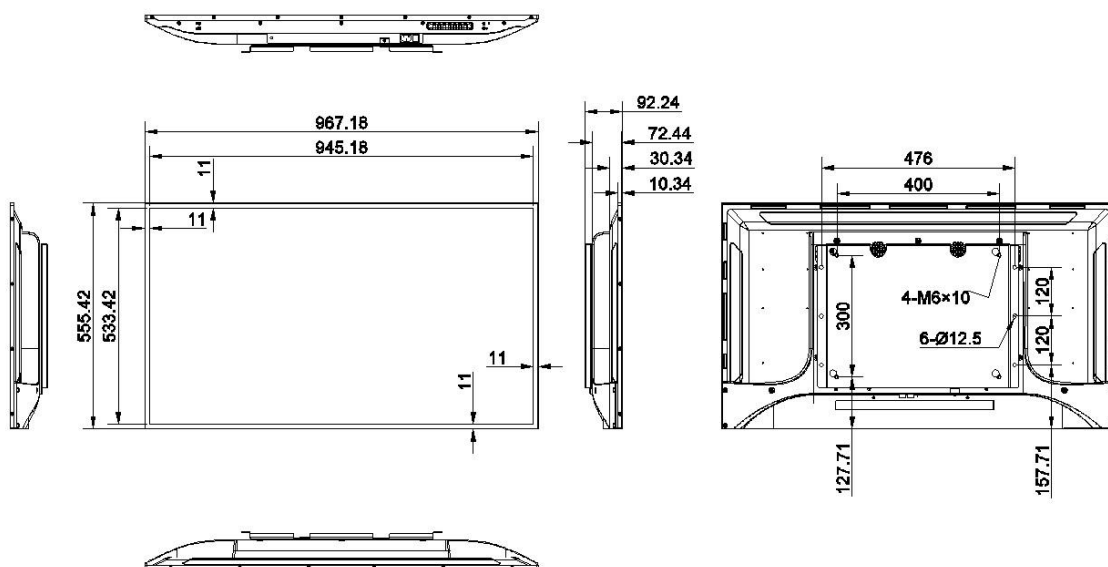

▪ Dimension