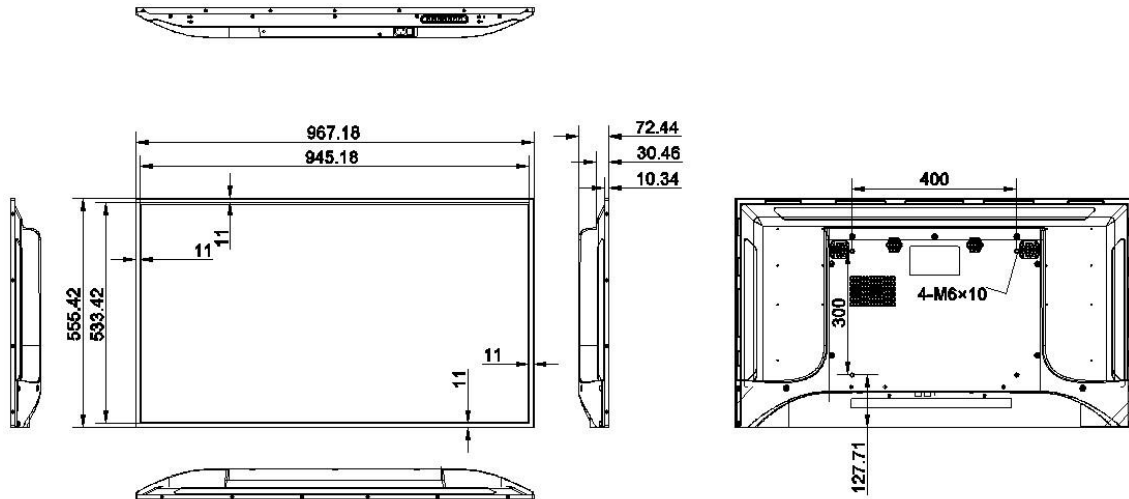

Distributed by

HIKVISION®

Headquarters

No.555 Qianmo Road, Binjiang District,
Hangzhou 310051, China
T +86-571-8807-5998
overseasbusiness@hikvision.com

Hikvision USA
T +1-909-895-0400
sales.usa@hikvision.com

Hikvision Australia
T +61-2-8599-4233
salesau@hikvision.com

Hikvision India
T +91-22-28469900
sales@pramahikvision.com

Hikvision Canada
T +1-866-200-6690
sales.canada@hikvision.com

Hikvision Thailand
T +662-275-9949
sales.thailand@hikvision.com

Hikvision Europe
T +31-23-5542770
sales.eu@hikvision.com

Hikvision Italy
T +39-0438-6902
info.it@hikvision.com

Hikvision Brazil
T +55 11 3318-0050
Latam.support@hikvision.com

Hikvision Turkey
T +90 (216)521 7070- 7074
sales.tr@hikvision.com

Hikvision Malaysia
T +601-7652-2413
sales.my@hikvision.com

Hikvision UK & Ireland
T +01628-902140
sales.uk@hikvision.com

Hikvision South Africa
Tel: +27 (10) 0351172
sale.africa@hikvision.com

Hikvision France
T +33(0)1-85-330-450
info.fr@hikvision.com

Hikvision Kazakhstan
T +7-727-9730667
nikia.panfilov@hikvision.ru

Hikvision Vietnam
T +84-974270888
sales.vt@hikvision.com

Hikvision UAE
T +971-4-4432090
salesme@hikvision.com

Hikvision Singapore
T +65-6684-4718
sg@hikvision.com

Hikvision Spain
T +34-91-737-16-55
info.es@hikvision.com

Hikvision Tashkent
T +99-87-1238-9438
uzb@hikvision.ru

Hikvision Hong Kong
T +852-2151-1761
info.hk@hikvision.com

Hikvision Russia
T +7-495-669-67-99
saleru@hikvision.com

Hikvision Korea
T +82-(0)31-731-8817
sales.korea@hikvision.com

Hikvision Poland
T +48-22-460-01-50
info.pl@hikvision.com

Hikvision Indonesia
T +62-21-2933759
Sales.Indonesia@hikvision.com

Hikvision Colombia
sales.colombia@hikvision.com